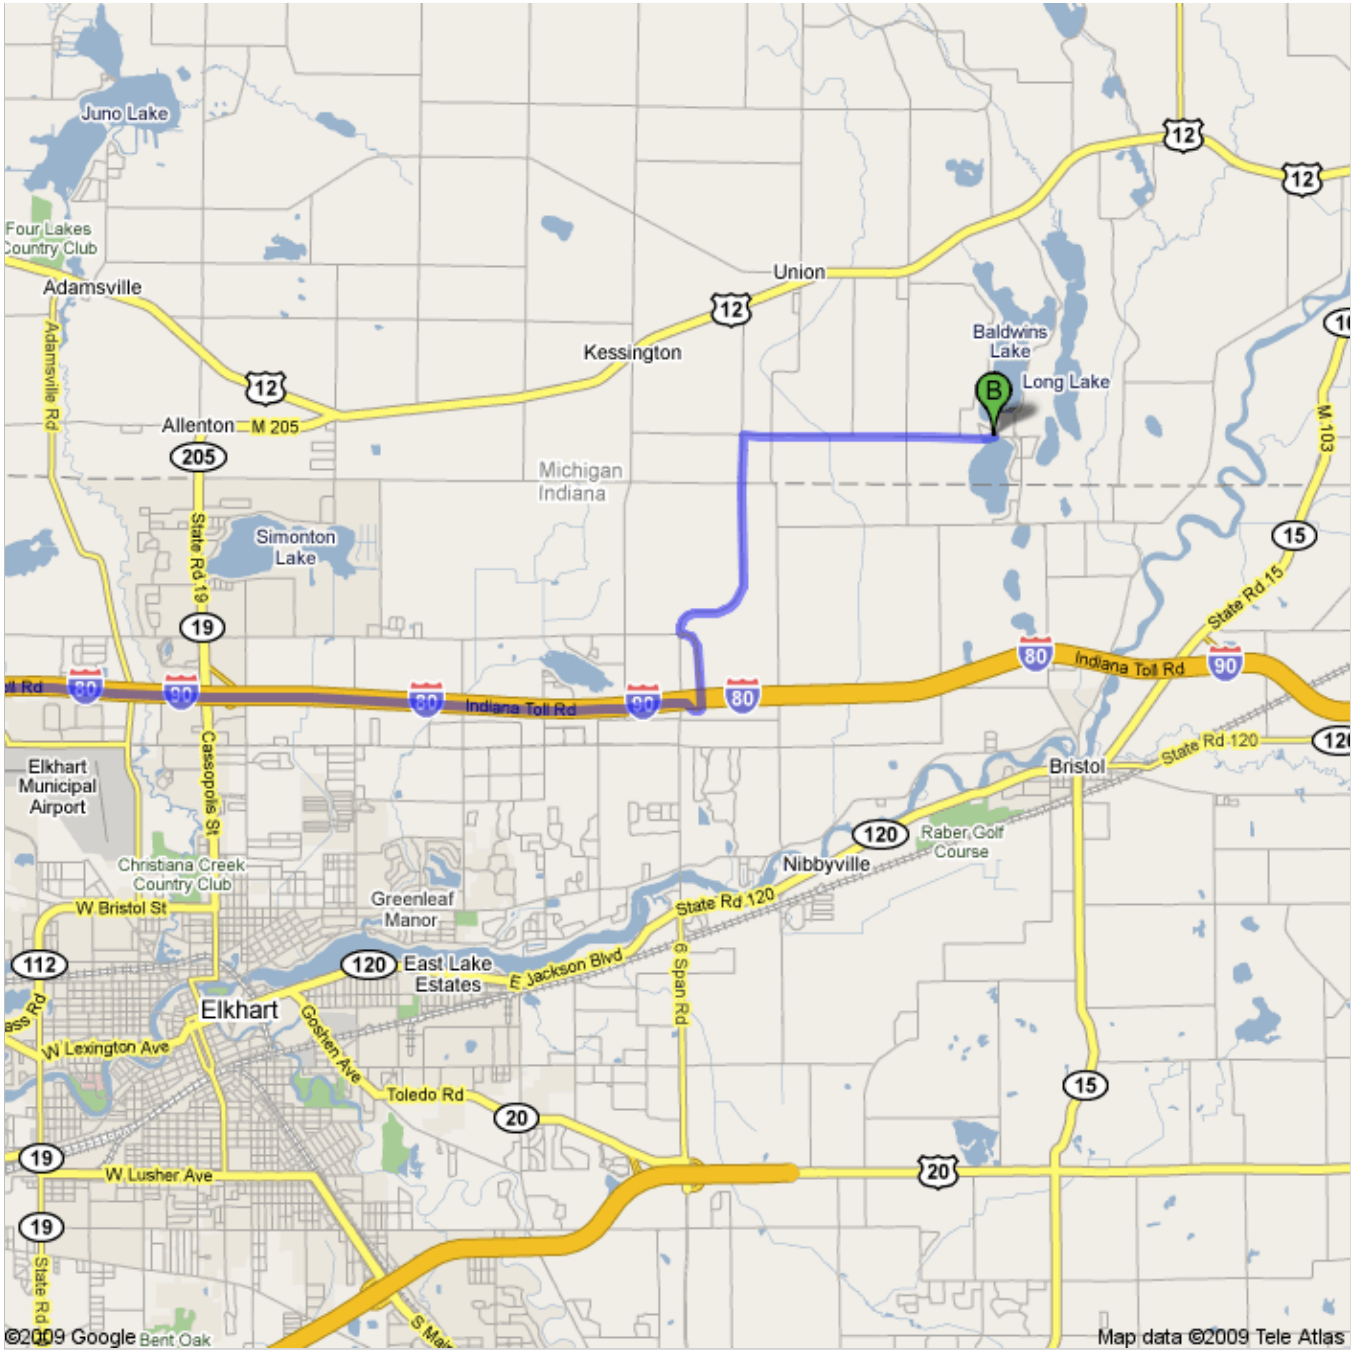

Directions to Baldwin Landing

70861 Baldwin Landing Drive, Union, MI 49130 - (574) 536-6363

20.7 mi – about 26 mins

Save trees. Go green!
 Download Google Maps on your phone at google.com/gmm

©2009 Google

Map data ©2009 Tele Atlas

Indiana Toll Rd, IN

1. Head **east** on **I-80 E/I-90 E**

Toll road

About 13 mins

go 15.0 mi
total 15.0 mi

2. Take exit **96** for **County Hwy-17** toward **IN-217/**

Eikhart E

Partial toll road

About 2 mins

go 1.1 mi
total 16.1 mi

3. Turn **right** at **County Hwy-17/County Rd-17**

Entering Michigan

About 6 mins

go 2.2 mi
total 18.4 mi

 4. Turn **right** at **Wayne St**
Destination will be on the left
About 6 mins

go 2.3 mi
total 20.7 mi

Baldwin Landing

70861 Baldwin Landing Drive, Union, MI 49130 - (574) 536-6363

These directions are for planning purposes only. You may find that construction projects, traffic, weather, or other events may cause conditions to differ from the map results, and you should plan your route accordingly. You must obey all signs or notices regarding your route.